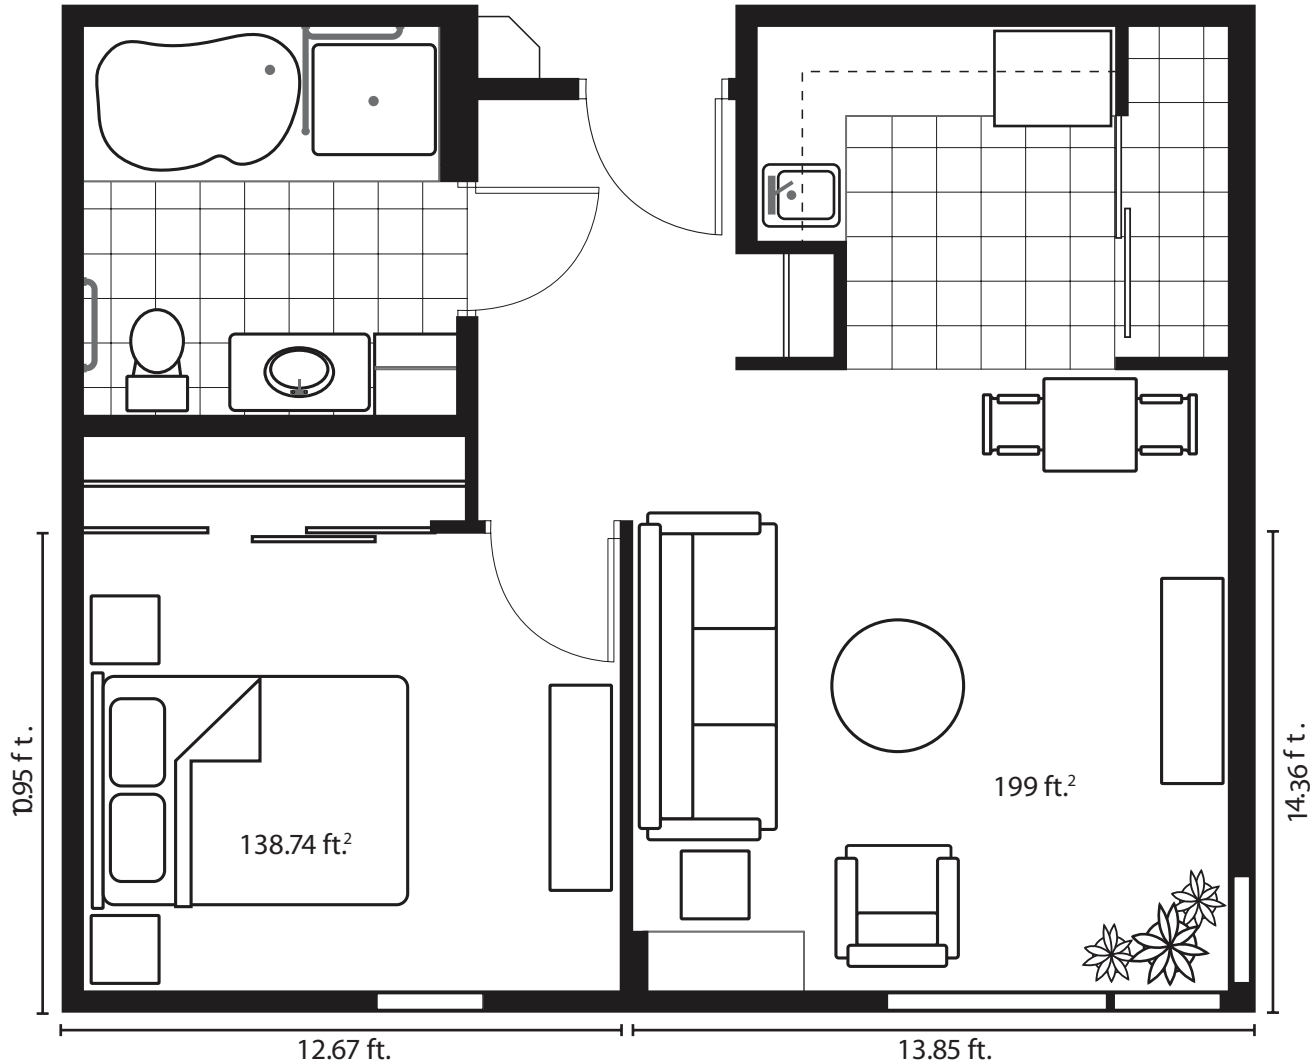

Live Life Here.

the Aspen

Bedrooms: 1
Square Footage: 594

The Landing at RIVERWOOD SQUARE

Strategically located at corners of the Landing, these feature one-bedroom units boast large floor to ceiling corner windows to take in views of the Red River, St. Vital Park, or the bustle of the city. The Aspen features a large 8'x8' bathroom with separate shower that is tastefully appointed with bathroom furnishings from the Debbie Travis design collection. The roomy kitchenette features exquisite cabinetry, modern stainless steel appliances, and a large storage closet.