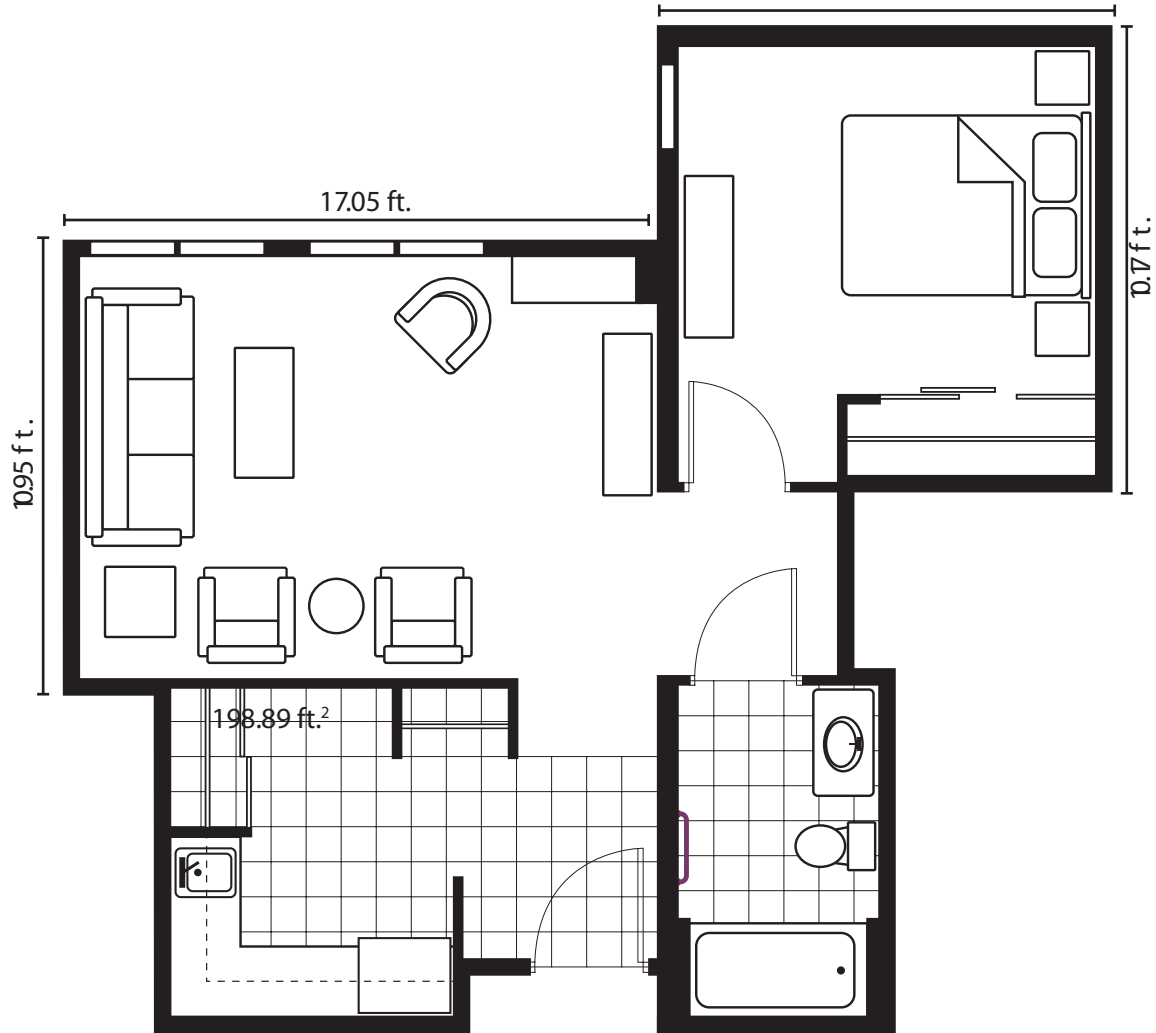

Live Life Here.

the Basswood

Bedrooms: 1
Square Footage: 605

This one-of-a-kind one-bedroom unit located next to the guest suite on the second floor of the Landing boasts a large living room with double-size floor to ceiling windows. The Basswood features a unique corner layout and a large bathroom tastefully appointed with furnishings from the Debbie Travis design collection. The roomy kitchenette features exquisite cabinetry, modern stainless steel appliances and additional storage.