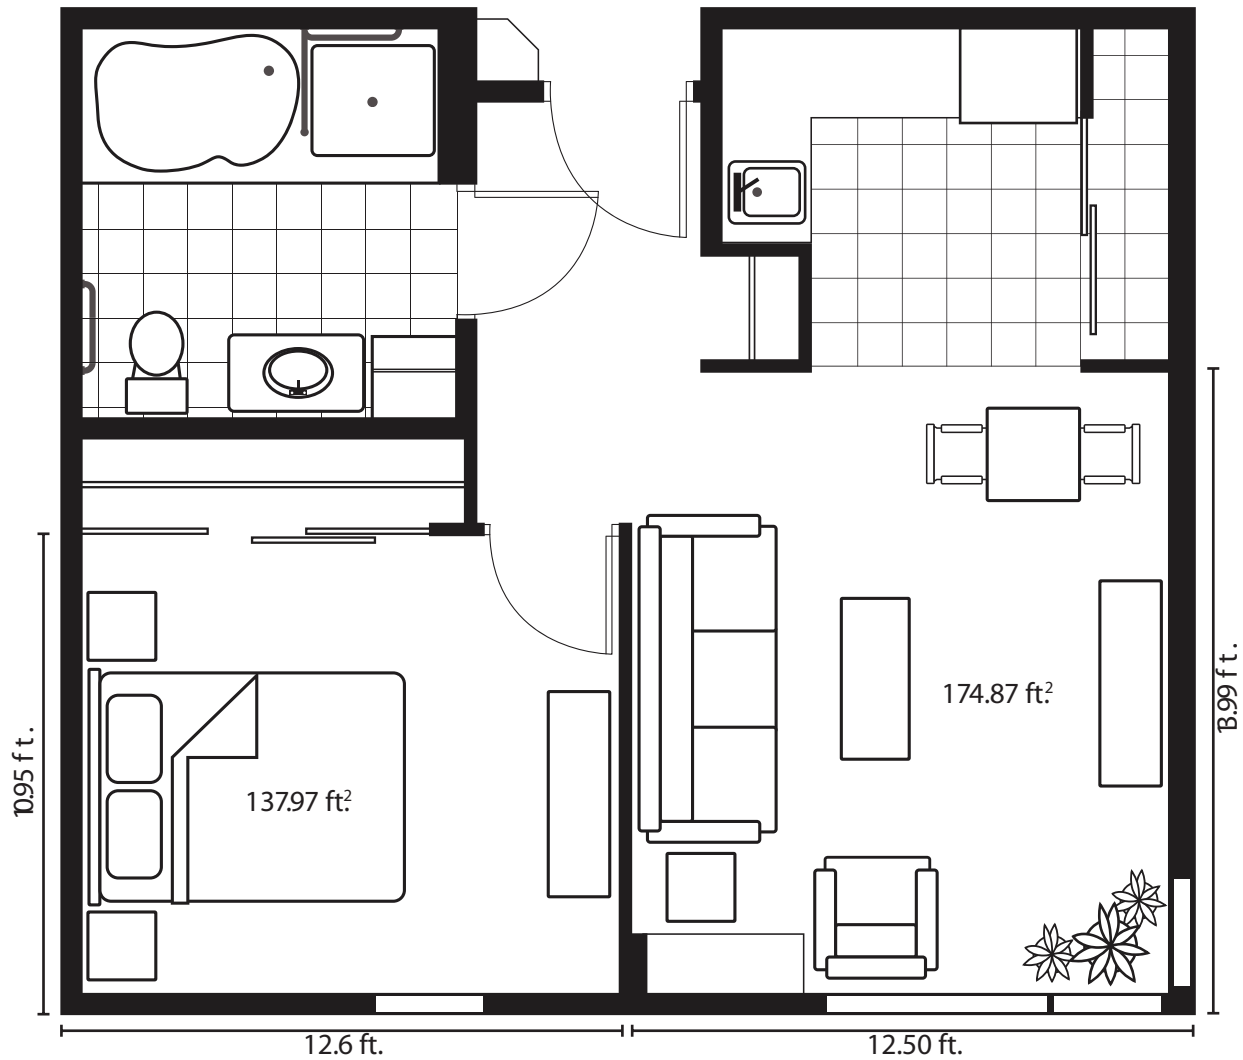

## the Birch

Bedrooms: 1  
Square Footage: 566

*The Landing*  
at  
RIVERWOOD SQUARE

Evening sunsets viewed from large floor to ceiling corner windows are the calling card of these one-bedroom units located in the west corners of the Landing. The Birch features a large 8'x8' bathroom with separate shower that is tastefully appointed with bathroom furnishings from the Debbie Travis design collection. The roomy kitchenette features exquisite cabinetry, modern stainless steel appliances, and a large storage closet.