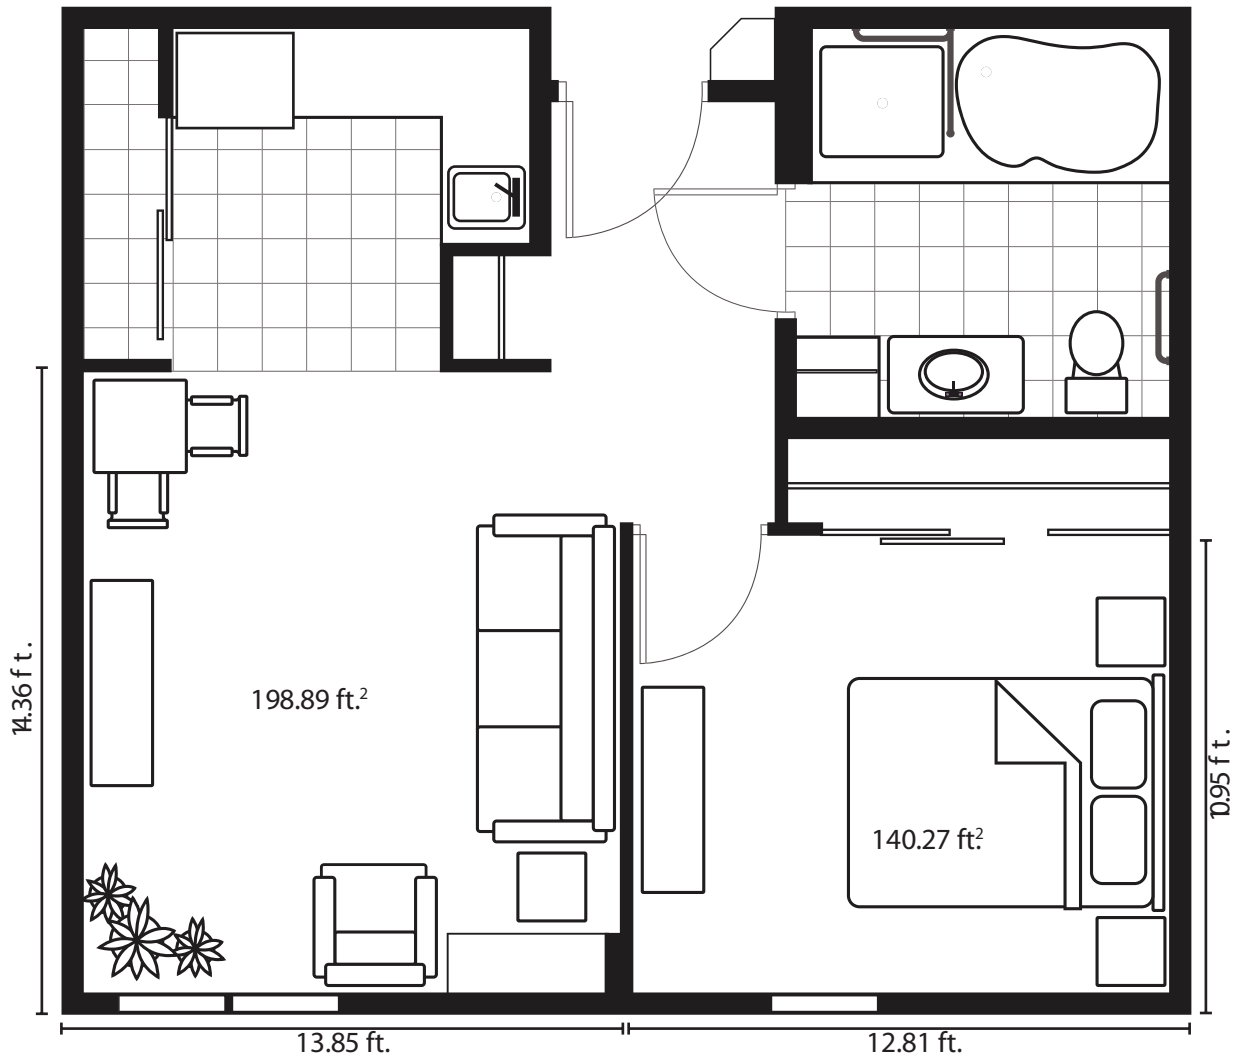

## the Cedar

Bedrooms: 1  
Square Footage: 552

*The Landing*  
at  
RIVERWOOD SQUARE

Located in the west wing of the Landing, these north- and south-facing one-bedroom units have been planned to maximize space while retaining the large bathrooms and additional storage our units are known for. The Cedar features a large 8'x8' bathroom with separate shower that is tastefully appointed with bathroom furnishings from the Debbie Travis design collection. The roomy kitchenette features exquisite cabinetry, modern stainless steel appliances, and a large storage closet.