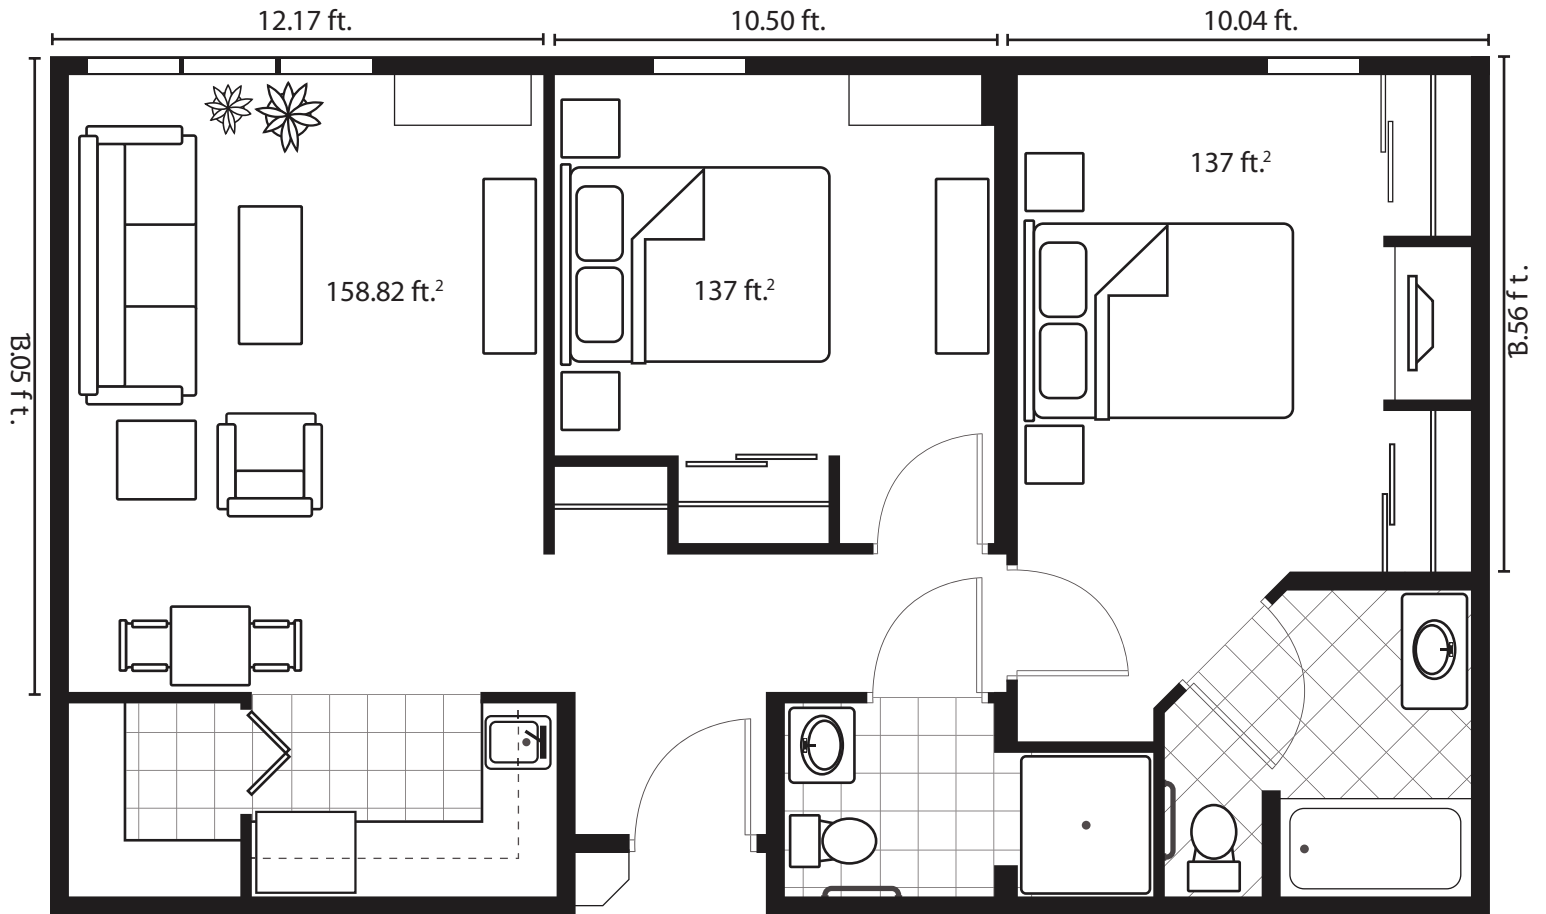

Live Life Here.

the Cottonwood

Bedrooms: 2
Square Footage: 832

The Landing at RIVERWOOD SQUARE

It only seemed natural to name these south facing luxurious two-bedroom units after one of the most majestic trees to be found on the banks of the Red River. The Cottonwood's master suite features an ensuite with bath and two closets separated by a television alcove. Both bathrooms are tastefully appointed with furnishings from the Debbie Travis design collection. The roomy kitchenette features exquisite cabinetry and modern stainless steel appliances, with storage in the large walk-in alcove and room for a breakfast nook.