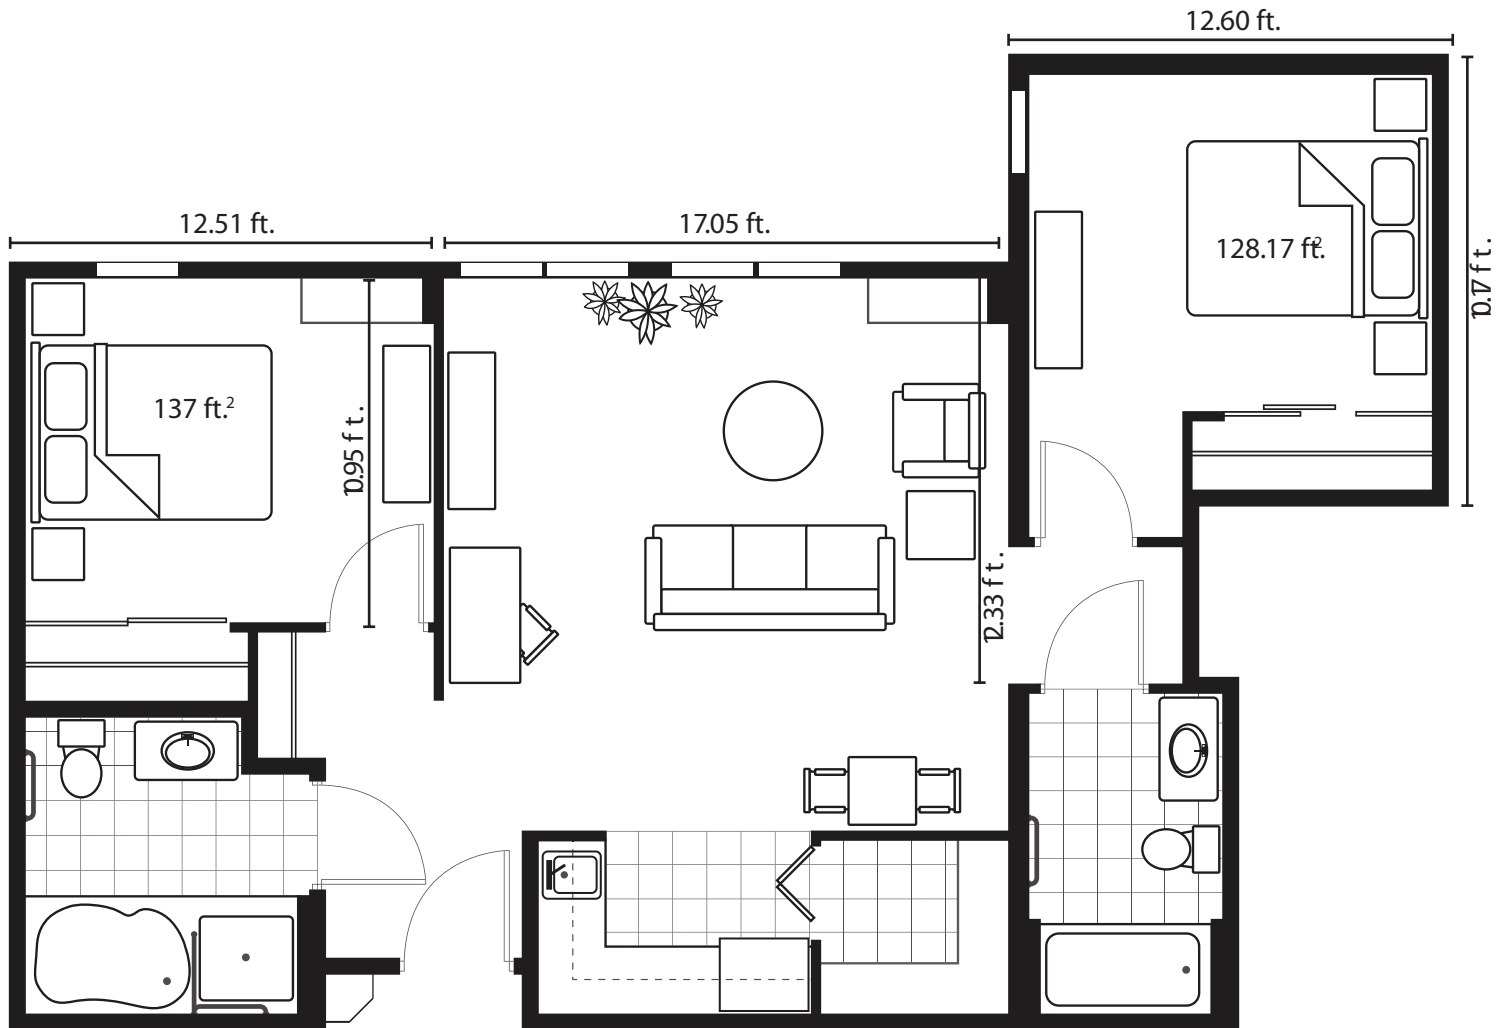

Live Life Here.

the **Elm**

Bedrooms: 2
Square Footage: 912

The Landing
at
RIVERWOOD SQUARE

Winnipeg's signature tree names our signature two-bedroom units with south-facing city and river views from double-sized floor to ceiling windows and bedroom wings separated by a large livingroom. The Elm features a large 8'x8' bathroom with separate shower and a second bathroom with a tub, each tastefully appointed with furnishings from the Debbie Travis design collection. The roomy kitchenette features exquisite cabinetry and modern stainless steel appliances, with storage in the large walk-in alcove and room for a breakfast nook.