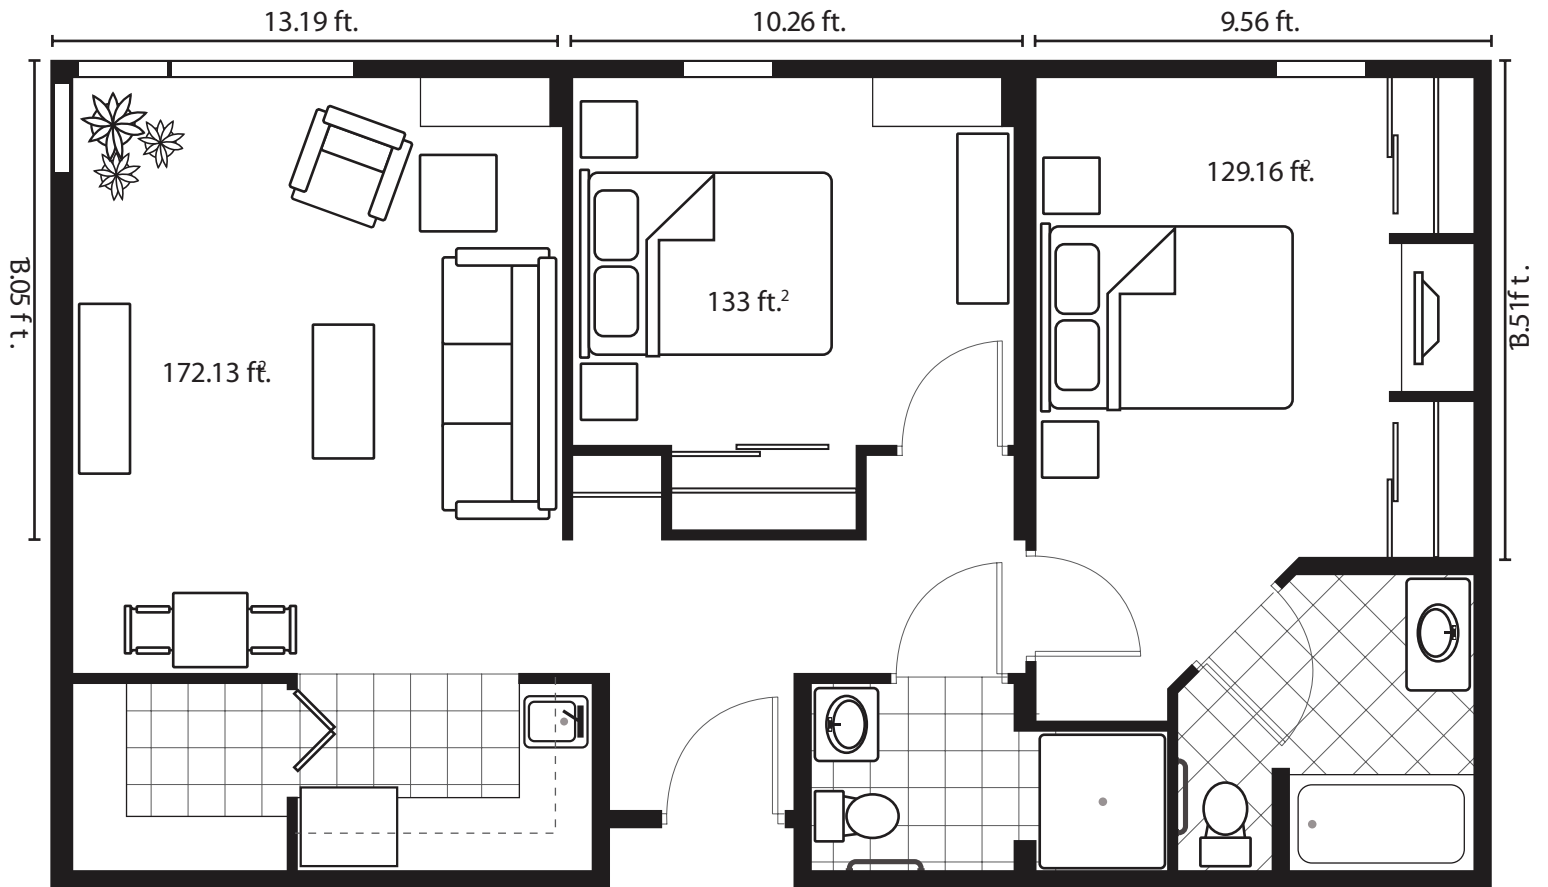

Live Life Here.

the Maple

Bedrooms: 2
Square Footage: 875

The Landing
at
RIVERWOOD SQUARE

These luxurious two-bedroom corner units face south, with views of the Red River and St. Vital park from the large floor to ceiling corner windows in the living room. The Maple master suite features an ensuite with bath and two closets separated by a television alcove. Both bathrooms are tastefully appointed with furnishings from the Debbie Travis design collection. The roomy kitchenette features exquisite cabinetry and modern stainless steel appliances, with storage in the large walk-in alcove and room for a breakfast nook.