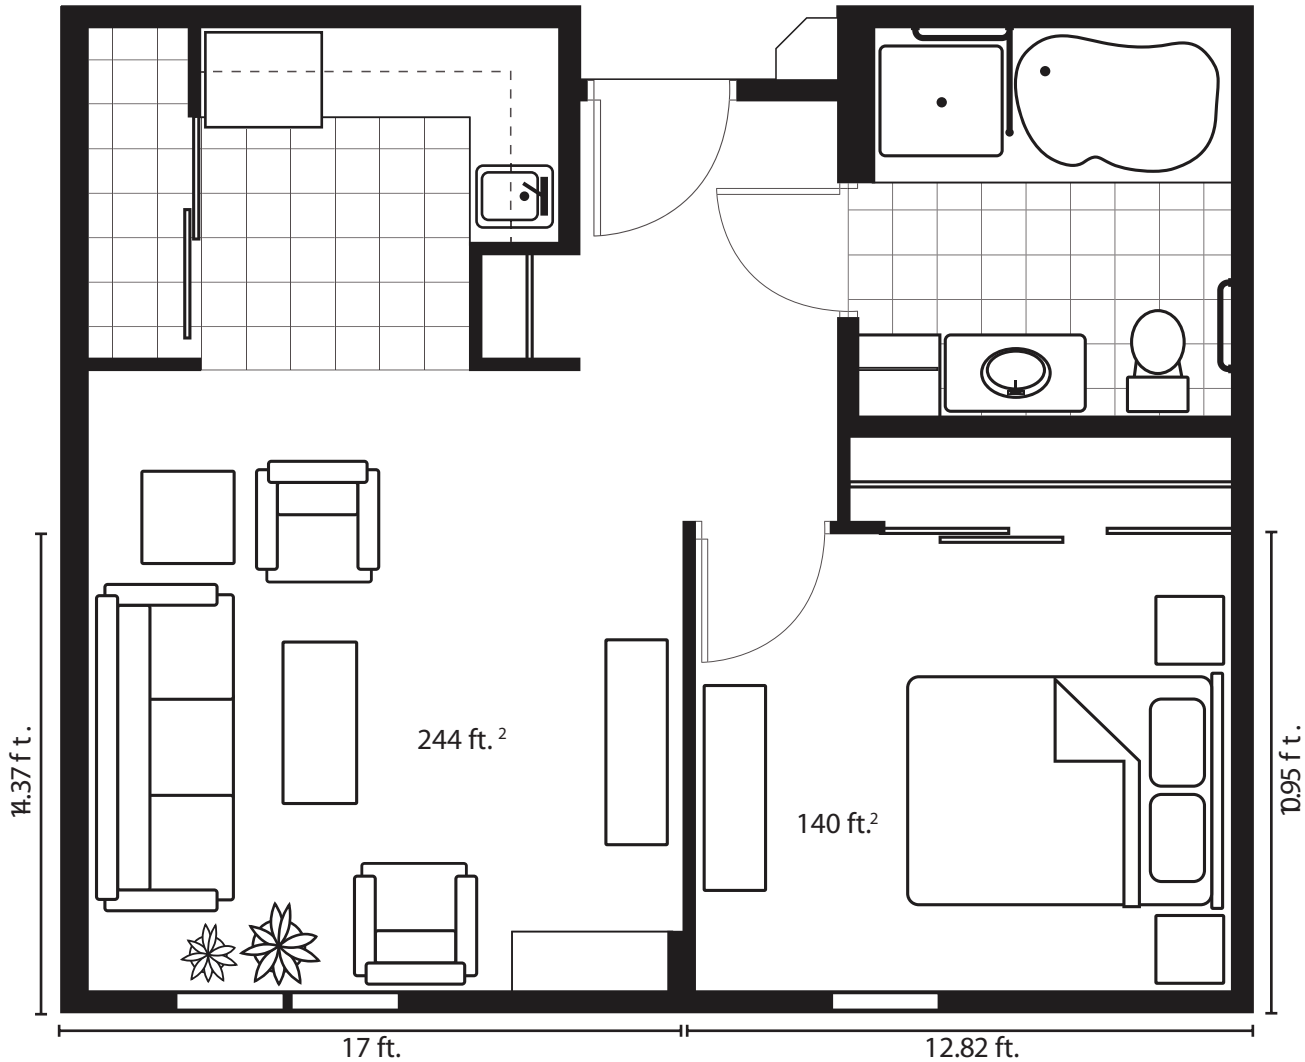

Live Life Here.

the Oak

Bedrooms: 1
Square Footage: 580

Located in the east wing of the Landing, these large north- and south-facing one-bedroom units boast the large bathrooms and additional storage our units are known for and partial views of the Red River from selected units. The Oak features a large 8'x8' bathroom with separate shower that is tastefully appointed with bathroom furnishings from the Debbie Travis design collection. The roomy kitchenette features exquisite cabinetry, modern stainless steel appliances, and a large storage closet.