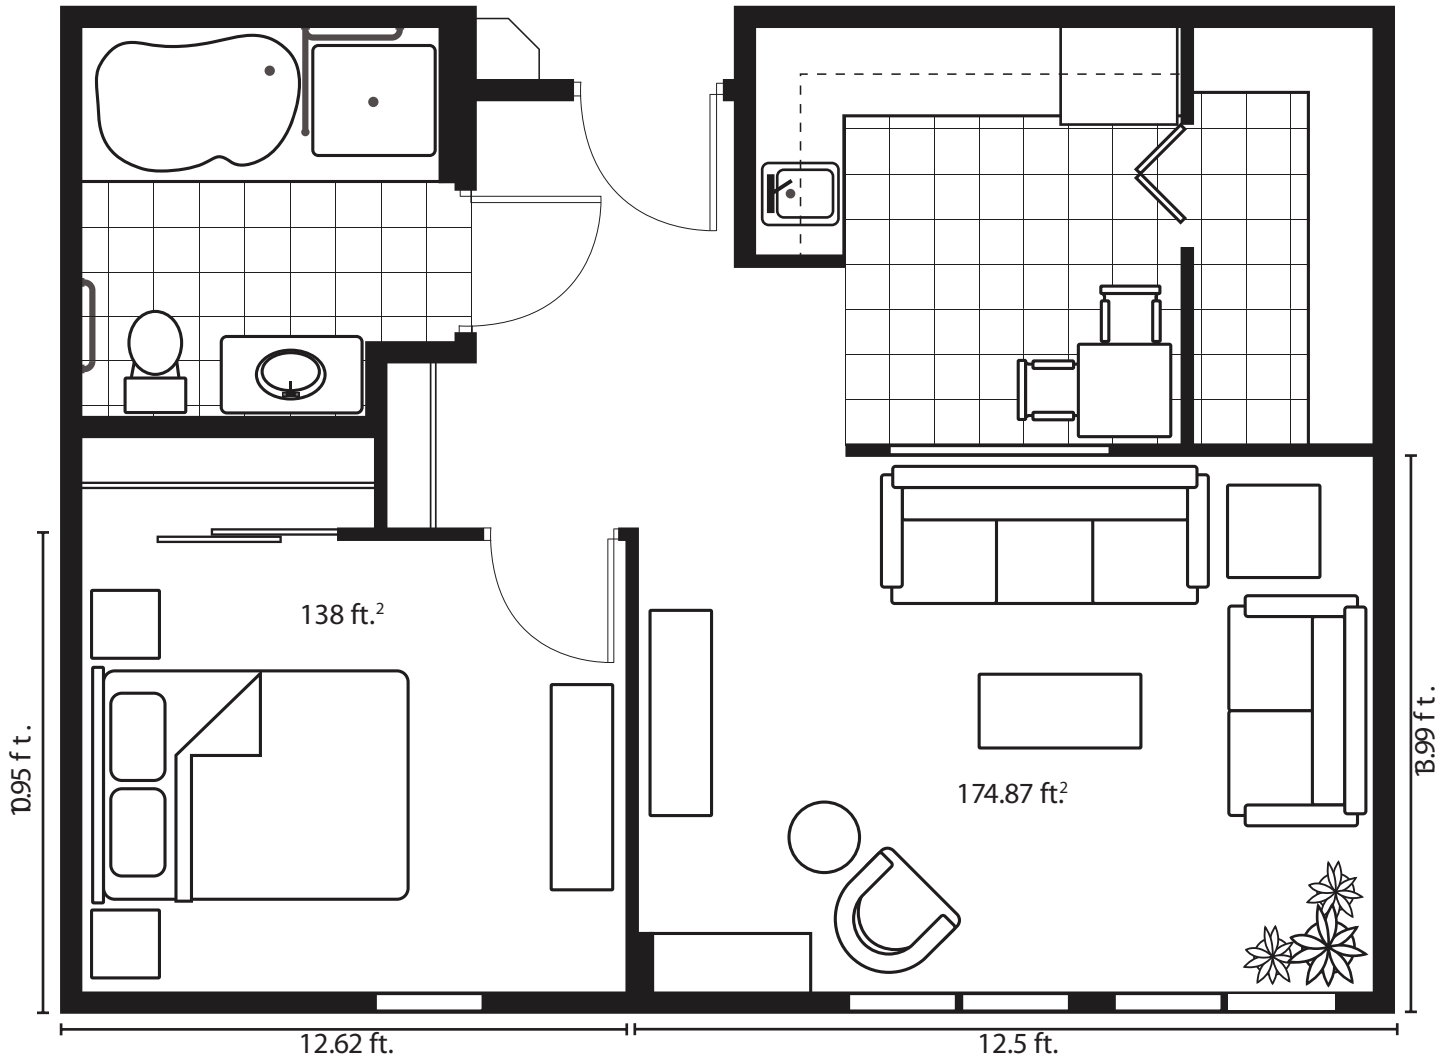

Live Life Here.

the Tamarack

Bedrooms: 1
Square Footage: 654

The Landing
at
RIVERWOOD SQUARE

Our largest one-bedroom units face north and boast a large living room with double-size floor to ceiling windows that fill the room with natural light. The Tamarack features a large 8'x8' bathroom with separate shower that is tastefully appointed with bathroom furnishings from the Debbie Travis design collection. The large kitchenette features exquisite cabinetry and modern stainless steel appliances, with storage in the large walk-in alcove and room for a breakfast nook.